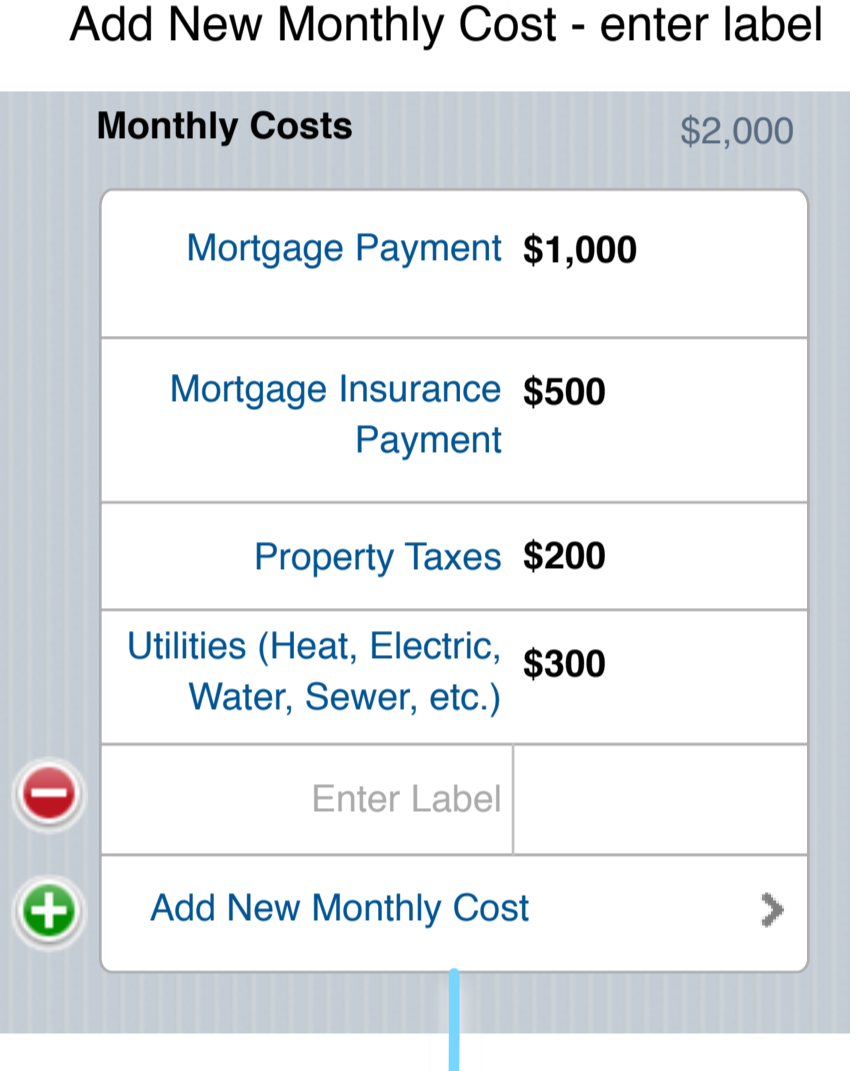

Main Screens

Load Screen

Multiple Listings

Options:
Rating
Nickname
Total First Year Cost
List Price

Single Listing: View

Tapping the address opens the Maps application with this point on the map.

Single Listing: Edit

Address only displays the country if it is NOT the default of "United States"

Add Listing

Nickname is the only required field. Once Nickname is entered, "done" button becomes active.

No Listings

Image View