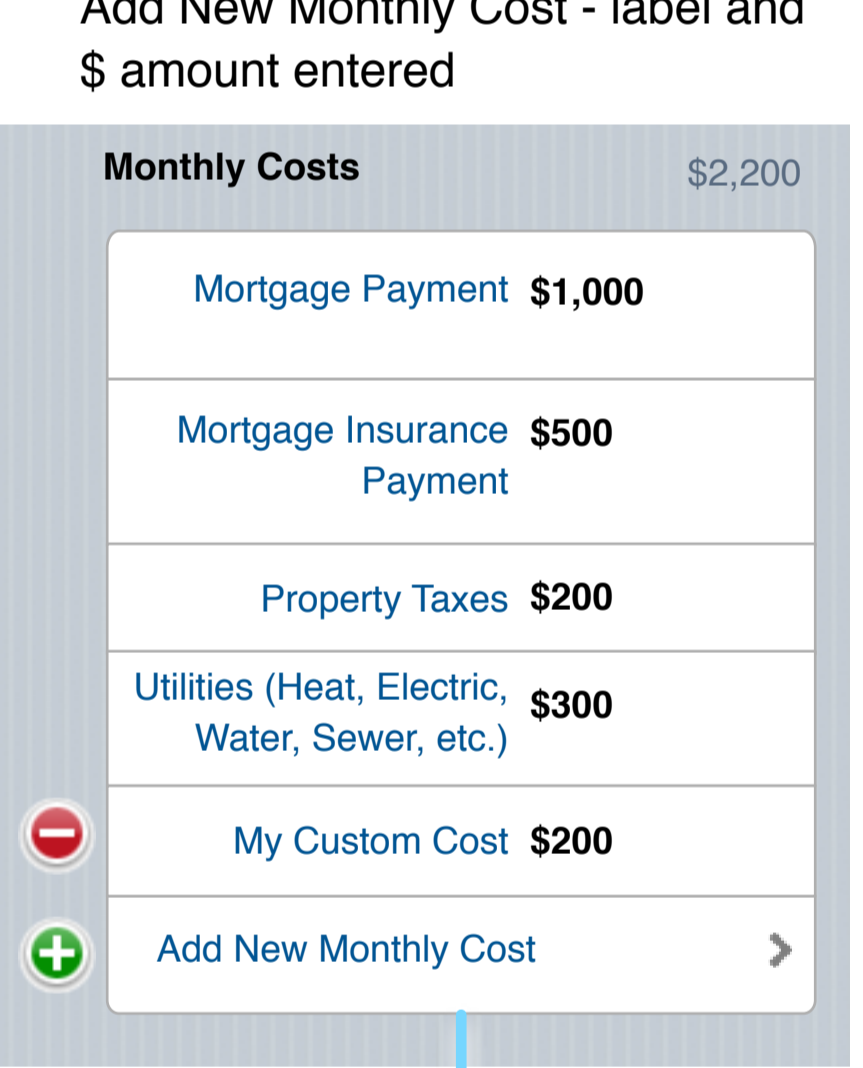

Main Screens

Load Screen

Multiple Listings

Options:
Rating
Nickname
Total First Year Cost
List Price

Single Listing: View

Tapping the address opens the Maps application with this point on the map.

Single Listing: Edit

Address only displays the country if it is NOT the default of "United States"

Add Listing

Nickname is the only required field. Once Nickname is entered, "done" button becomes active.

No Listings

Image View