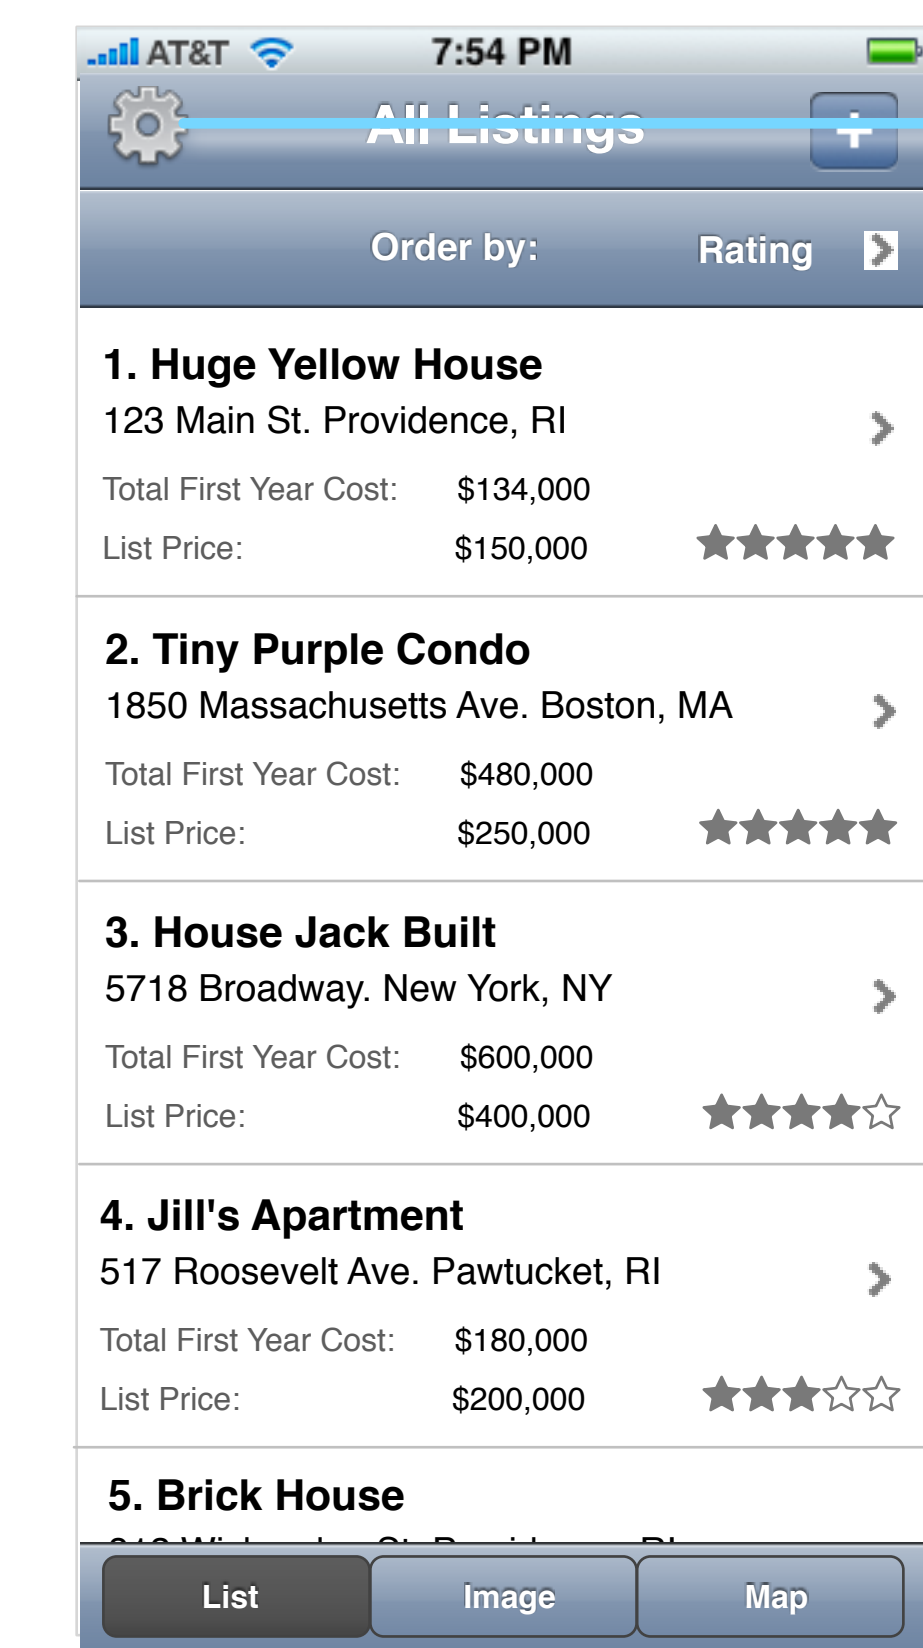

Main Screens

Load Screen

Multiple Listings

Options:
Rating
Nickname
Total First Year Cost
List Price

Single Listing: View

Tapping the address opens the Maps application with this point on the map.

Single Listing: Edit

Address only displays the country if it is NOT the default of "United States"

Add Listing

Nickname is the only required field. Once Nickname is entered, "done" button becomes active.

No Listings

Image View

Map View

Settings

Multiple Listings

List View

Settings

Not Logged in

Facebook Authentication in Browser

Settings

Photos:
[3 checked photo icons]

Location: 123 Main St.
Providence, RI 02905

Uses Nickname as Album Title

Photos Deselected

Let me know what you think of this listing.

Big Yellow House
Downtown Providence

Pros:
spacious
new construction
good light