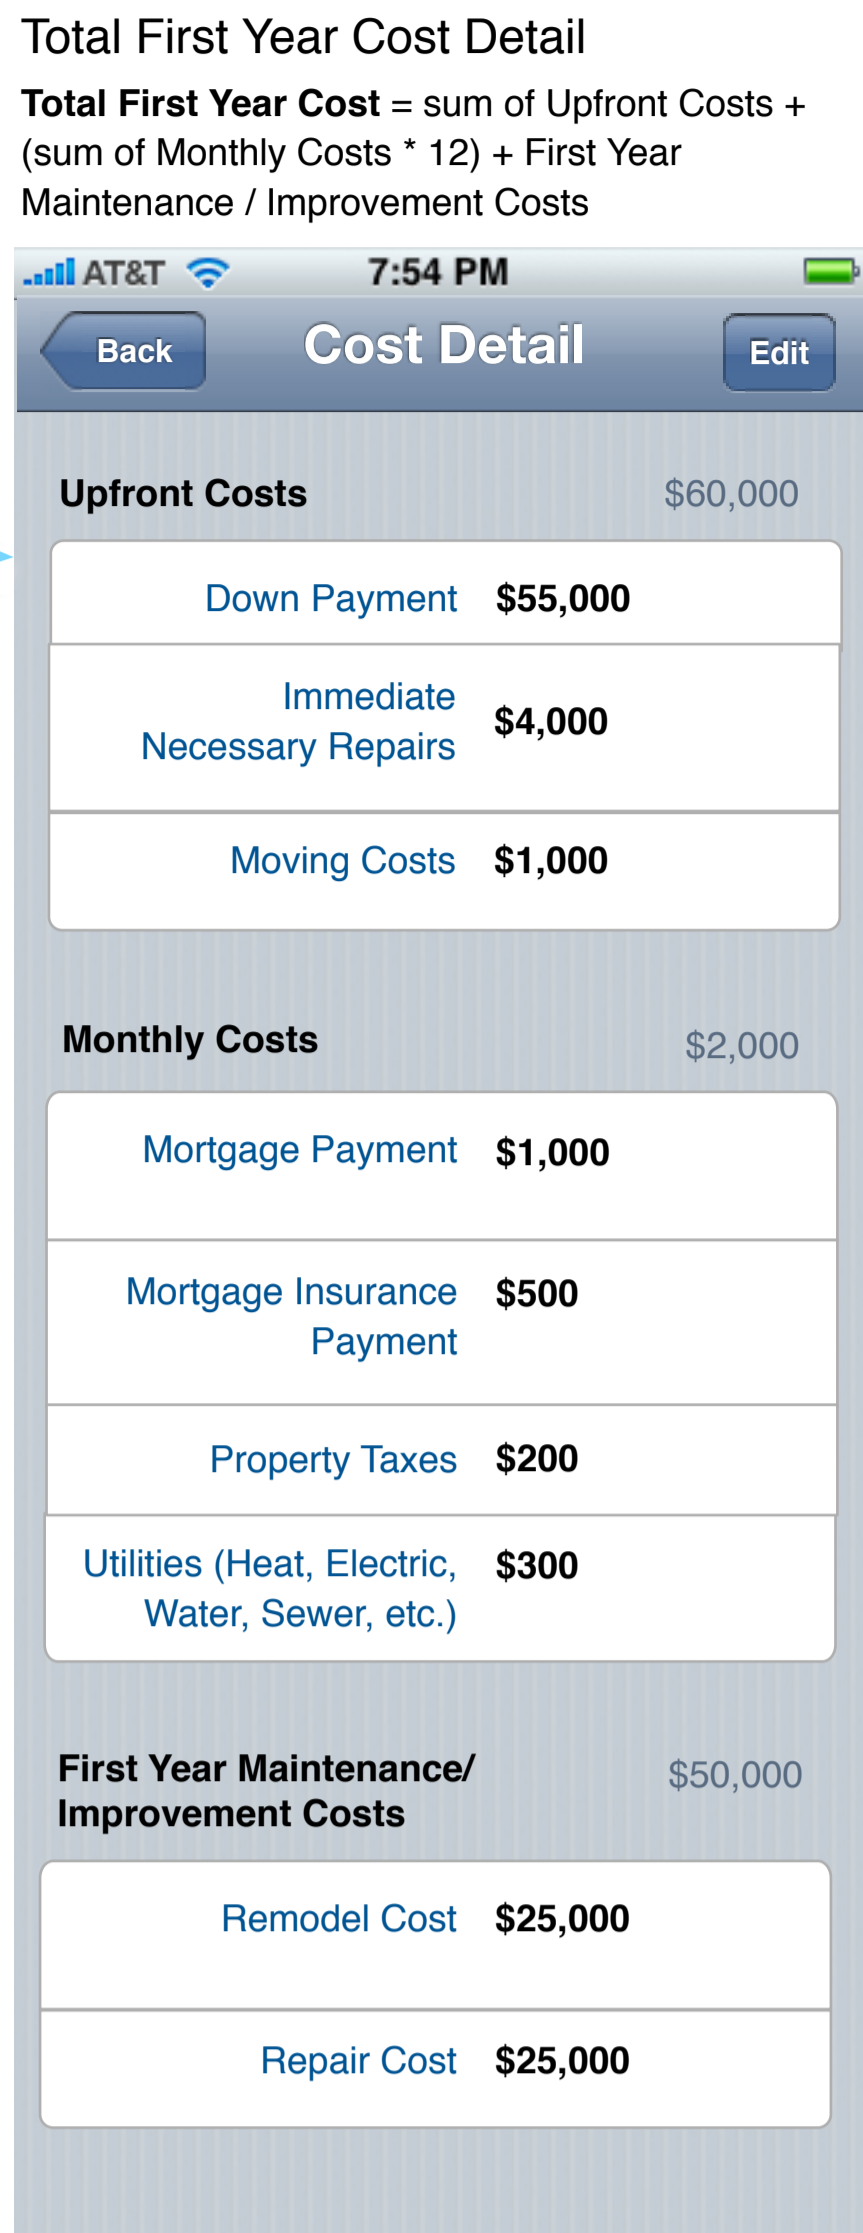

Main Screens

Load Screen

Multiple Listings

Options:
Rating
Nickname
Total First Year Cost
List Price

Single Listing: View

Tapping the address opens the Maps application with this point on the map.

Single Listing: Edit