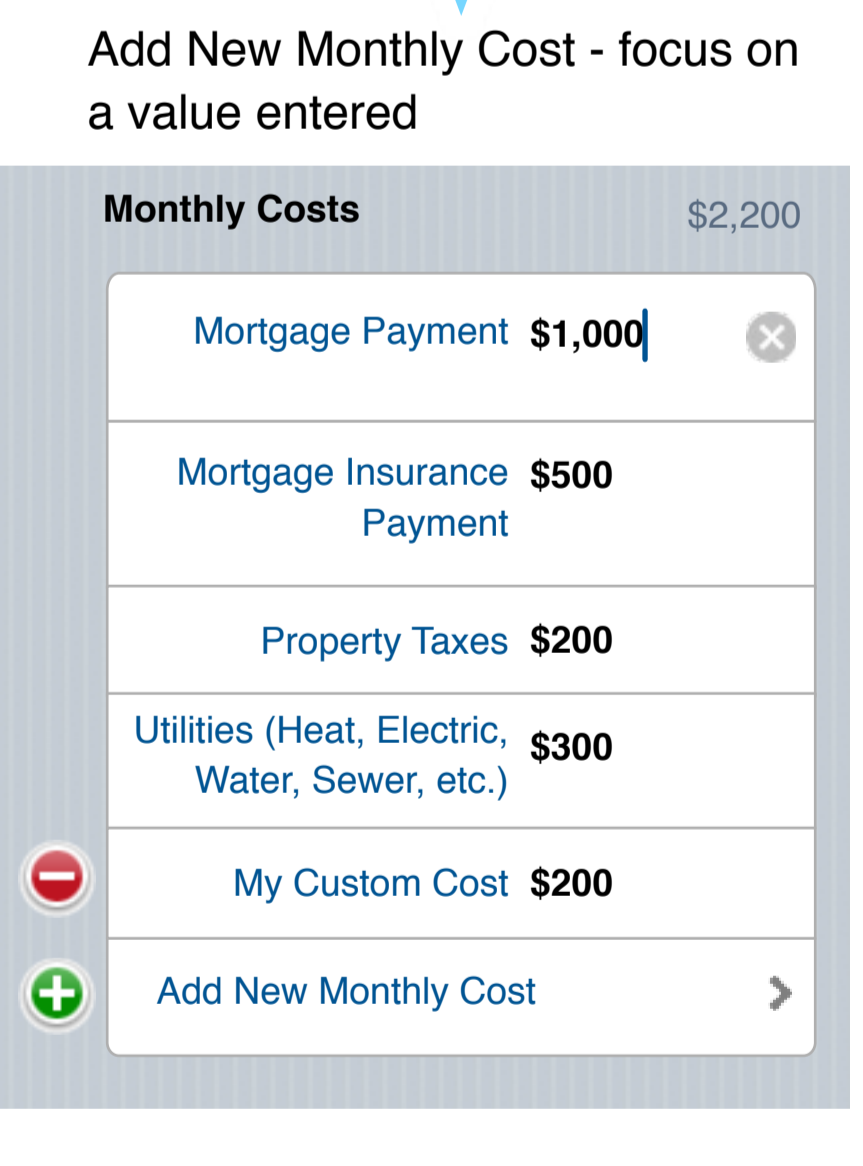

Main Screens

Load Screen

Multiple Listings

Options:
Rating
Nickname
Total First Year Cost
List Price

Single Listing: View

Tapping the address opens the Maps application with this point on the map.

Single Listing: Edit

Address only displays the country if it is NOT the default of "United States"

Add Listing

Nickname is the only required field. Once Nickname is entered, "done" button becomes active.

No Listings

Image View