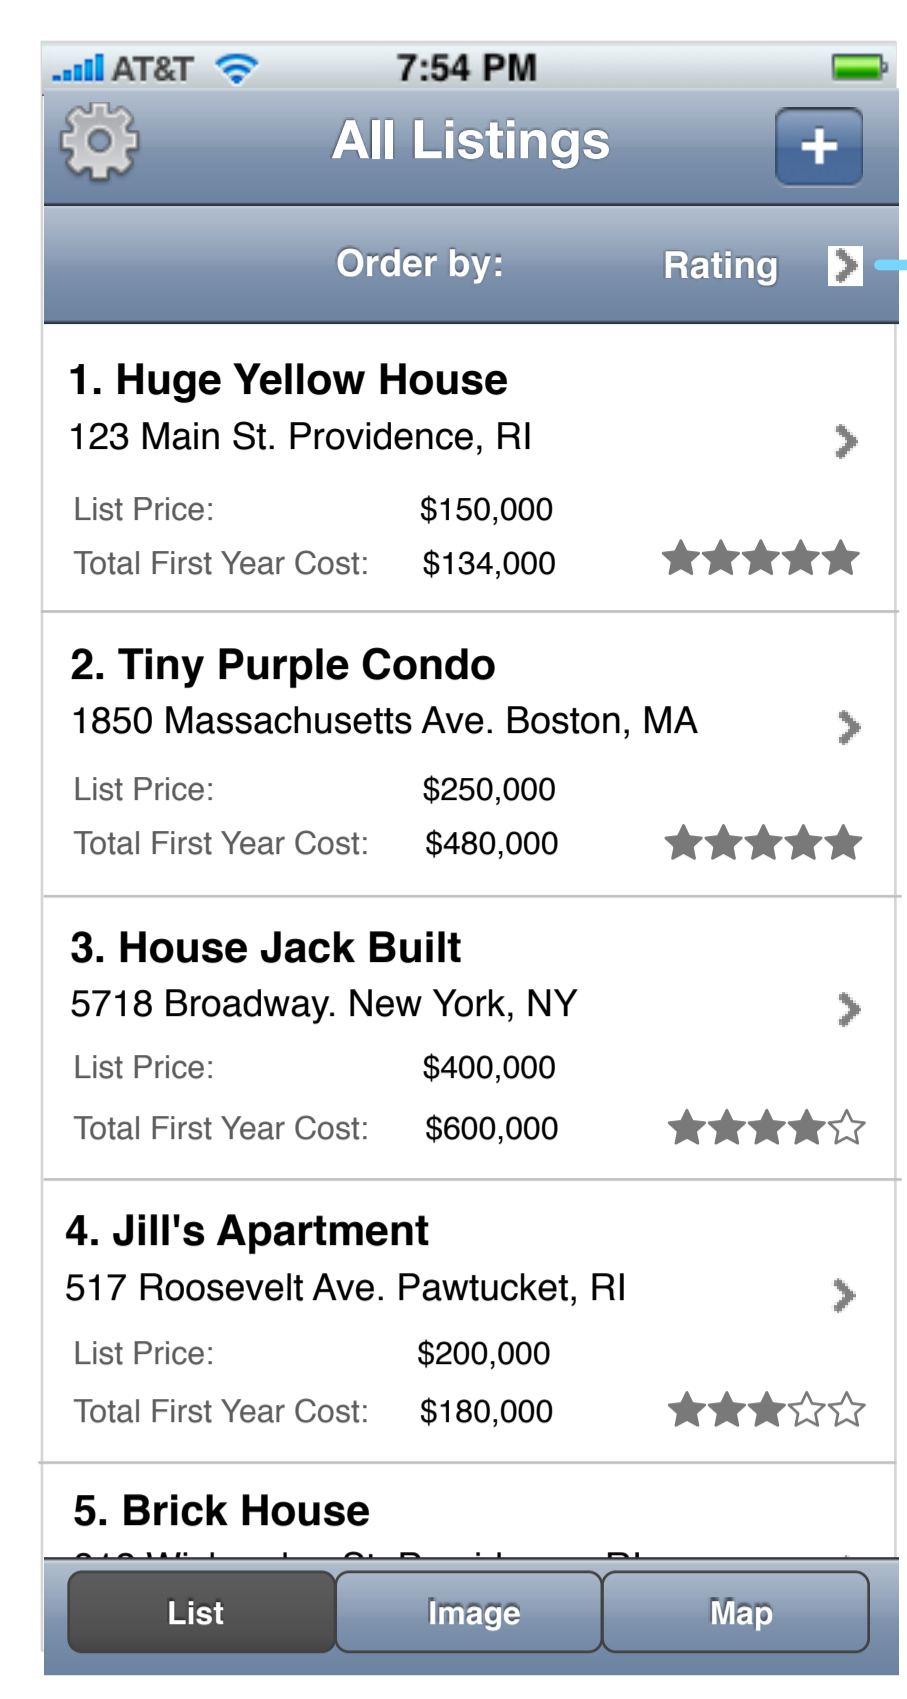

Main Screens

Load Screen

Multiple Listings

Options:
Rating
Nickname
Total First Year Cost
List Price

Single Listing: View

Tapping the address opens the Maps application with this point on the map.

Single Listing: Edit

Address only displays the country if it is NOT the default of "United States"

Add Listing

Nickname is the only required field. Once Nickname is entered, "done" button becomes active.

No Listings

Image View

Map View

Settings

Multiple Listings

List View

Settings

Not Logged in

Facebook Authentication in Browser

Settings

Photos:
[3 checked photo icons]

Location: 123 Main St.
Providence, RI 02905

Uses Nickname as Album Title

Photos Deselected

Let me know what you think of this listing.

Big Yellow House
Downtown Providence

Pros:
spacious
new construction
good light